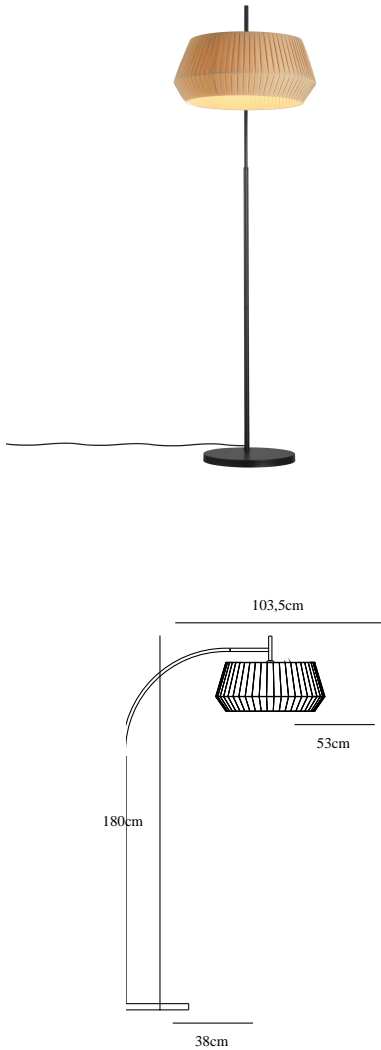

# DICTE | FLOOR LIGHTING | BEIGE

2112414009

nordlux®

Voltage (V): 230 Volt  
IP degree if the fixture includes two types of IP degree: IP20  
Maximum compatible bulb wattage (W): 60W  
Class (Class I, Class II, Class III): Class 2 (Double isolated)  
Lampholder type (eg, E27/E14, etc): E27  
Switch placement: On the fixture

Primary material: Textile  
Secondary material: Metal  
Color of the cable: Black  
Length of the cable (cm): 150  
Is the cable replaceable: False

Color: Beige  
Height (cm): 180  
Width (cm): 53  
Tube Diameter (cm): 2.2  
Shade Diameter (cm): 53  
Base Dimension (cm): 38  
Length (cm): 103.5  
EAN: 5704924005602  
TUN: 2148752  
Item Number: 2112414009

Pcs Per Master Carton: 1  
Sales Box Height (cm): 33  
Sales Box Width(cm): 68  
Sales Box Depth (cm): 54  
Sales Box Volume m<sup>3</sup> : 0.1212  
Net weight of the luminaire (kg): 12.017

## • Soft and natural design

The round shade of the Dicte series is made from soft, handtied fabric that adds a cosy and homey feel to every room. The large pleated cotton shade ensures a soft and diffused light that is elegantly suspended from the curved base of the lamp - perfect for bending over an armchair or coffee table.